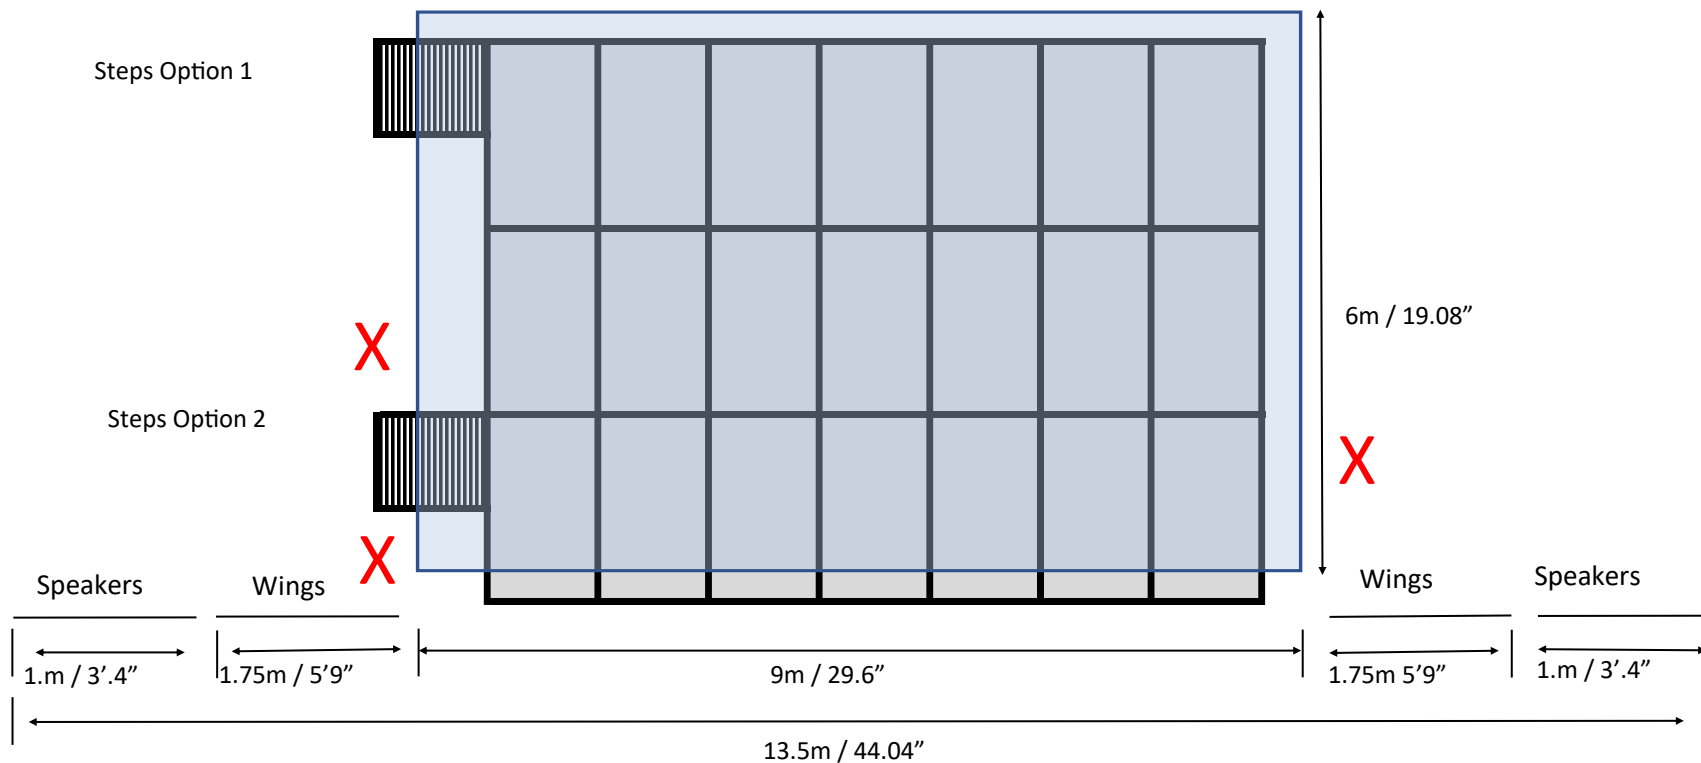

06/10/24

Front Elevation

PLRS

Sound System & Stage Hire

| | |
|----------------|-------------|
| PLRS Media Ltd | 16/10/24 |
| TS5 Stage | |
| Aspect | Aerial View |

X = Mixing Area and can be located in variable positions dependent upon requirements

X

PLRS

Sound System & Stage Hire

| TS5 Stage Branding Options | | | |
|----------------------------|------------|------------|---|
| Type | Height | Width | Fixing |
| Wing (x2) | 3m | 1.75m | Eyelets |
| Backdrop | 2.5m (Max) | 7.5m (Max) | Eyelets |
| Skirt | 1m | 8m | Top: Velcro Hoops / Tape Bottom: Eyelets |