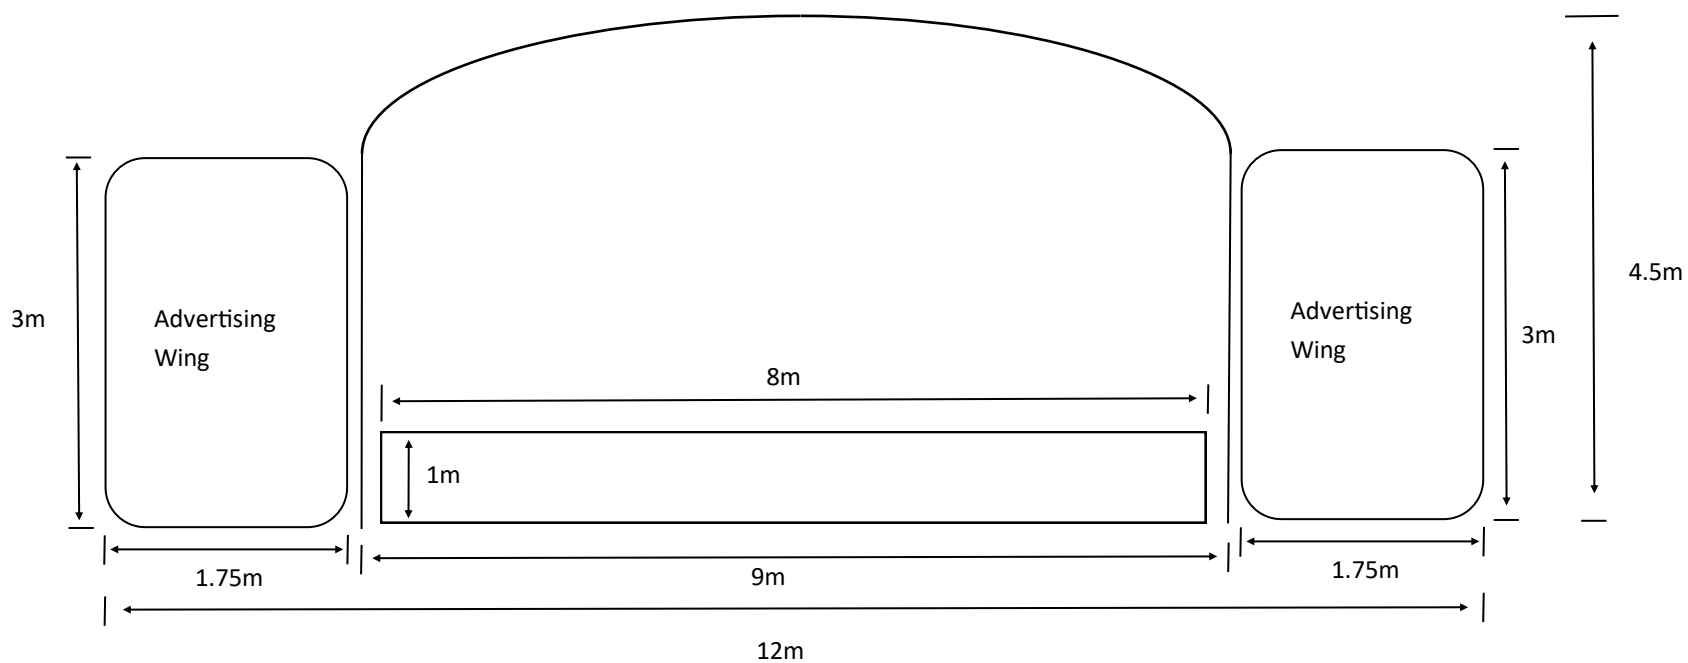

PLRS

Sound System & Stage Hire

TS5 Stage

9m Wide 6m Deep 4.5m High

PLRS

Sound System & Stage Hire

PLRS Media Ltd

TS5

06/10/24

Front Elevation

PLRS

Sound System & Stage Hire

| | |
|----------------|-------------|
| PLRS Media Ltd | 16/10/24 |
| TS5 Stage | |
| Aspect | Aerial View |

X = Mixing Area and can be located in variable positions dependent upon requirements

X

PLRS

Sound System & Stage Hire

| TS5 Stage Branding Options | | | |
|----------------------------|------------|------------|---|
| Type | Height | Width | Fixing |
| Wing (x2) | 3m | 1.75m | Eyelets |
| Backdrop | 2.5m (Max) | 7.5m (Max) | Eyelets |
| Skirt | 1m | 8m | Top: Velcro Hoops / Tape Bottom: Eyelets |